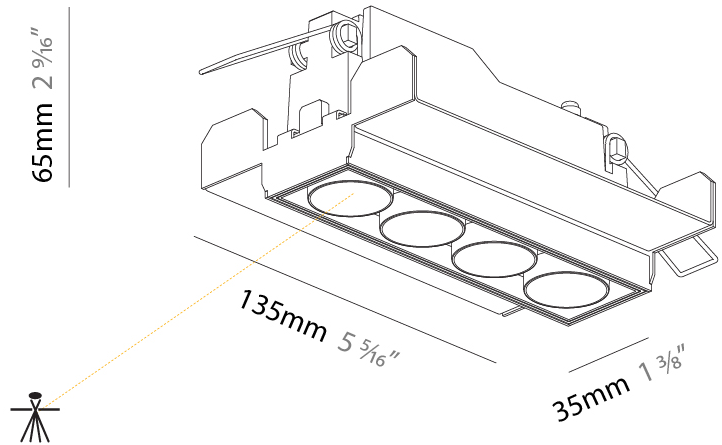

GENERAL

Series: Magiq Micro Dot
Subseries: Magiq 4 Cell Micro-Dot
Partner: Prolicht
Division: Architectural
Installation: Trimless
Product Type: Downlight
Mounting Location: Ceiling
Light Distribution: Downlight

PHYSICAL

Shape: Rectangle
Length (mm): 135
Length (in): 5 ⁵/₁₆
Width (mm): 35
Width (in): 1 ³/₈
Height (mm): 65
Height (in): 2 ⁹/₁₆
Ceiling Thickness (mm): 12.5
Ceiling Thickness (in): 1/2
Min. Recessing Depth (mm): 100
Min. Recessing Depth (in): 3 ¹⁵/₁₆
Weight (kg): 0.403
Weight (lbs): 0.89
Fixture Material: Aluminum Die Cast
Cut-out Measurements: 142mm / 5 9/16" x 42mm / 1 5/8"
Upon Request: Unique Ceiling Thickness

ELECTRICAL

Lamp Type: LED (Zhaga Standard)
Input Wattage (W): 14.3
Total Output Wattage (W): 13.3
Dimming: Tri-Mode (Non-Dimming and Phase Dimming (120Vac only) and 0-10V Dimming)
Driver Included: No
Driver Location: Remote
Driver Type: Constant Current - Universal
Driver Class: Class 2
Housing: See components
Input Voltage (V): 120 - 277
Constant Current (MA): 1050

LED

Number of LEDs: 4
Color Temperature (°K): 2700 / 3000 / 3500 / 4000
Max. Delivered Lumen (lm): 640 / 694 / 706 / 720
Nominal Lumen (lm): 880 / 954 / 940 / 990
CRI: >90 CRI
Lamp Life (hrs): 50000
Upon Request: Special Color Temperature

OPTICAL

Optic°: 22 / 38
Upon Request: Special Beam Angles

RATINGS AND CERTIFICATIONS

Certified By: CSA Certified to UL and CSA Standards
IP rating: IP44