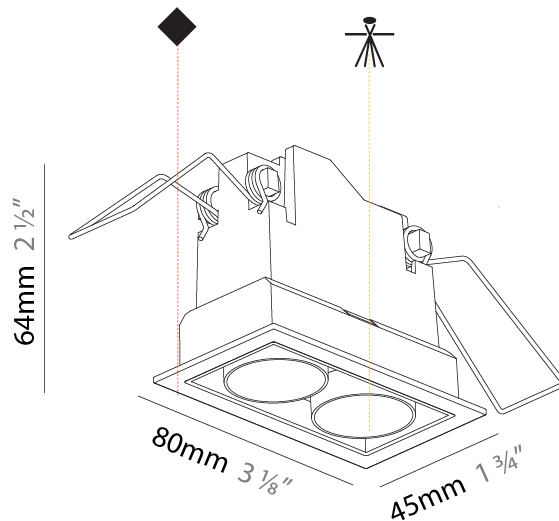

PHYSICAL

Shape: Rectangle
Length (mm): 80
Length (in): 3 1/8
Width (mm): 45
Width (in): 1 3/4
Height (mm): 64
Height (in): 2 1/2
Ceiling Thickness (mm): 10 / 12.5 / 15 / 25 / 30
Ceiling Thickness (in): 3/8 or 1/2 or 9/16 or 1 or 1 3/16
Min. Recessing Depth (mm): 100
Min. Recessing Depth (in): 3 15/16
Weight (kg): 0.145
Weight (lbs): 0.32
Fixture Finish: SSR / BKV / CWI / CRY / HAB / UFT / ITA / RUA / FTG / MYG / LOD / PUS / FRO / FUP / KIA / POP / BLS / SPG / MEY / GOH / CHC / COM / ABZ / JAG / OBR / MOS / ROR
Fixture Material: Aluminum Die Cast
Cut-out Measurements: 73mm / 2 7/8" x 38mm / 1 1/2"

ELECTRICAL

Lamp Type: LED (Zhaga Standard)
Input Wattage (W): 7.7
Total Output Wattage (W): 6.6
Dimming: Tri-Mode (Non-Dimming and Phase Dimming (120Vac only) and 0-10V Dimming)
Driver Included: No
Driver Location: Remote
Driver Type: Constant Current - Universal
Driver Class: Class 2
Input Voltage (V): 120 - 277
Constant Current (MA): 1050

LED

Number of LEDs: 2
Color Temperature (°K): 2700 / 3000 / 3500 / 4000
Max. Delivered Lumen (lm): 294 / 321 / 327 / 334
Nominal Lumen (lm): 440 / 465 / 470 / 480
CRI: >90 CRI
Lamp Life (hrs): 50000

OPTICAL

Optic°: 22 / 38

RATINGS AND CERTIFICATIONS

Certified By: CSA Certified to UL and CSA Standards
IP rating: IP44

PROJECT
TYPE
SPECIFIER
QUANTITY
DATE

73mm x 38mm
2 7/8" x 1 1/2"

100mm
3 15/16"

10 - 30mm
3/8" - 1 3/16"