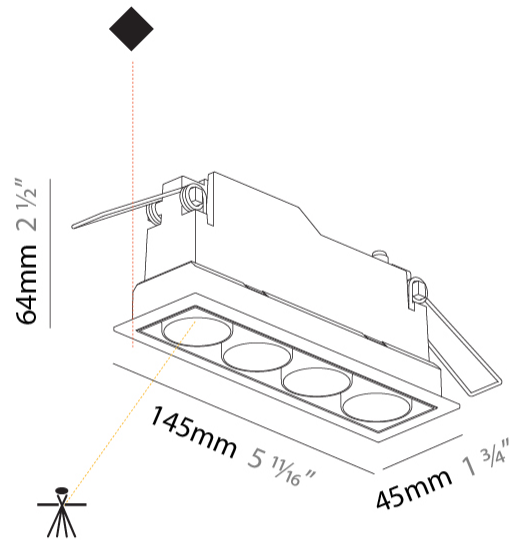

PHYSICAL

Shape: Rectangle
Length (mm): 145
Length (in): 5 11/16
Width (mm): 45
Width (in): 1 3/4
Height (mm): 64
Height (in): 2 1/2
Ceiling Thickness (mm): 10 / 12.5 / 15 / 25 / 30
Ceiling Thickness (in): 3/8 or 1/2 or 9/16 or 1 or 1 3/16
Min. Recessing Depth (mm): 100
Min. Recessing Depth (in): 3 15/16
Weight (kg): 0.265
Weight (lbs): 0.58
Fixture Finish: SSR / BKV / CWI / CRY / HAB / UFT / ITA / RUA / FTG / MYG / LOD / PUS / FRO / FUP / KIA / POP / BLS / SPG / MEY / GOH / CHC / COM / ABZ / JAG / OBR / MOS / ROR
Fixture Material: Aluminum Die Cast
Cut-out Measurements: 138mm / 5 7/16" x 38mm / 1 1/2"

ELECTRICAL

Lamp Type: LED (Zhaga Standard)
Input Wattage (W): 13.3
Total Output Wattage (W): 13
Dimming: Tri-Mode (Non-Dimming and Phase Dimming (120Vac only) and 0-10V Dimming)
Driver Included: No
Driver Location: Remote
Driver Type: Constant Current - Universal
Driver Class: Class 2
Input Voltage (V): 120 - 277
Constant Current (MA): 1050

LED

Number of LEDs: 4
Color Temperature (°K): 2700 / 3000 / 3500 / 4000
Max. Delivered Lumen (lm): Max 588 / 635 / 648 / 661
Nominal Lumen (lm): 880 / 954 / 970 / 990
CRI: >90 CRI
Lamp Life (hrs): 50000

OPTICAL

Optic: 22 / 38

RATINGS AND CERTIFICATIONS

Certified By: CSA Certified to UL and CSA Standards
IP rating: IP44

138mm x 38mm
5 7/16" x 1 1/2"

100mm
3 15/16"

5 - 30mm
3/16" - 1 3/16"