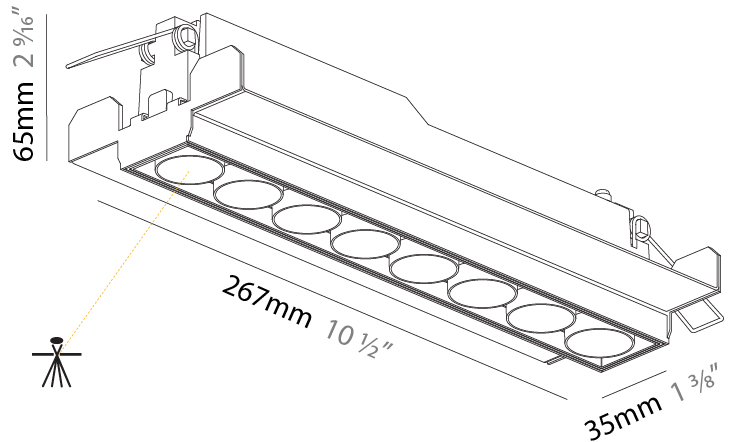

GENERAL

Series: Magiq Micro Dot
Subseries: Magiq 8 Cell Micro-Dot
Partner: Prolicht
Division: Architectural
Installation: Trimless
Product Type: Downlight
Mounting Location: Ceiling
Light Distribution: Downlight

PHYSICAL

Shape: Rectangle
Length (mm): 267
Length (in): 10 1/2
Width (mm): 35
Width (in): 1 3/8
Height (mm): 64
Height (in): 2 1/2
Ceiling Thickness (mm): 12.5
Ceiling Thickness (in): 1/2
Min. Recessing Depth (mm): 100
Min. Recessing Depth (in): 3 15/16
Weight (kg): 0.737
Weight (lbs): 1.61
Fixture Material: Aluminum Die Cast
Cut-out Measurements: 272mm / 10 11/16" x 42mm / 1 5/8"
Upon Request: Unique Ceiling Thickness

ELECTRICAL

Lamp Type: LED (Zhaga Standard)
Input Wattage (W): 30.2
Total Output Wattage (W): 25.9
Dimming: Tri-Mode (Non-Dimming and Phase Dimming (120Vac only) and 0-10V Dimming)
Driver Included: No
Driver Location: Remote
Driver Type: Constant Current - Universal
Driver Class: Class 2
Input Voltage (V): 120 - 277
Constant Current (MA): 1050

LED

Number of LEDs: 8
Color Temperature (°K): 2700 / 3000 / 3500 / 4000
Max. Delivered Lumen (lm): 1281 / 1388 / 1412 / 1441
Nominal Lumen (lm): 1761 / 1908 / 1941 / 1980
CRI: >90 CRI
Lamp Life (hrs): 50000
Upon Request: Special Color Temperature

OPTICAL

Optic°: 21 / 38
Upon Request: Special Beam Angles

RATINGS AND CERTIFICATIONS

Certified By: CSA Certified to UL and CSA Standards
IP rating: IP44