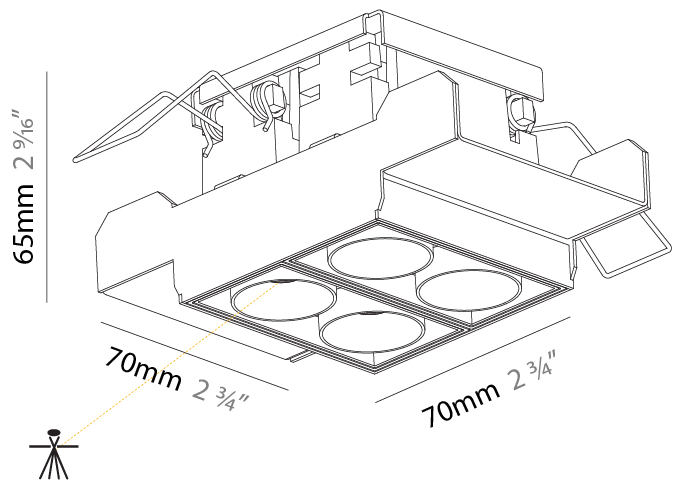

GENERAL

Series: Magiq Micro Dot
Subseries: Magiq 2x2 Cell Micro-Dot
Partner: Prolight
Division: Architectural
Installation: Trimless
Product Type: Downlight
Mounting Location: Ceiling
Light Distribution: Downlight

PHYSICAL

Aperture Sizes - Downlights: 1"
Shape: Square
Length (mm): 70
Length (in): 2 ¾"
Width (mm): 70
Width (in): 2 ¾"
Height (mm): 65
Height (in): 2 ⅝"
Ceiling Thickness (mm): 12.5
Ceiling Thickness (in): 1/2
Min. Recessing Depth (mm): 100
Min. Recessing Depth (in): 3 ⅙"
Weight (kg): 0.428
Weight (lbs): 0.94
Fixture Material: Aluminum Die Cast
Cut-out Measurements: 82mm / 3 1/4" x 42mm / 1 5/8"
Upon Request: Unique Ceiling Thickness

ELECTRICAL

Lamp Type: LED (Zhaga Standard)
Input Wattage (W): 14.3
Total Output Wattage (W): 13.2
Dimming: Tri-Mode (Non-Dimming and Phase Dimming (120Vac only) and 0-10V Dimming)
Driver Included: No
Driver Location: Recessed Housing
Driver Type: Constant Current - Universal
Driver Class: Class 2
Housing: See components
Input Voltage (V): 120 - 277
Constant Current (MA): 1050

LED

Number of LEDs: 4
Color Temperature (°K): 2700 / 3000 / 4000
Max. Delivered Lumen (lm): 640 / 677 / 698
Nominal Lumen (lm): 880 / 930 / 960
CRI: >90 CRI
Lamp Life (hrs): 50000
Upon Request: Special Color Temperature

OPTICAL

Optic°: 22 / 38
Upon Request: Special Beam Angles

RATINGS AND CERTIFICATIONS

Certified By: CSA Certified to UL and CSA Standards
IP rating: IP44